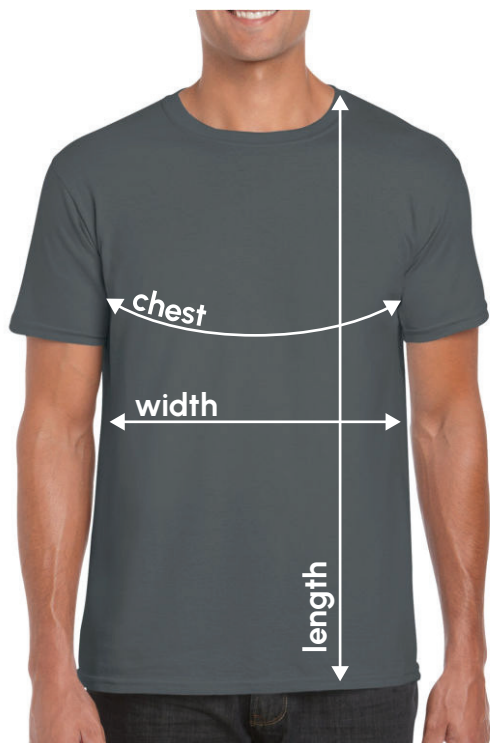

## GILDAN SOFTSTYLE TEE

### ADULT SIZES

	Chest	Width	Length
S	36"	18"	28"
M	40"	20"	29"
L	44"	22"	30"
XL	48"	24"	31"
2XL	52"	26"	32"
3XL	56"	28"	33"
4XL	60"	30"	34"

### KIDS SIZES

	Chest	Child Height
XS (3-4)	22-24"	104-110cm
S (5-6)	24-26"	110-122cm
M (7-8)	26-28"	122-134cm
L (9-11)	28-30"	134-146cm
XL (11-13)	30-32"	146-164cm